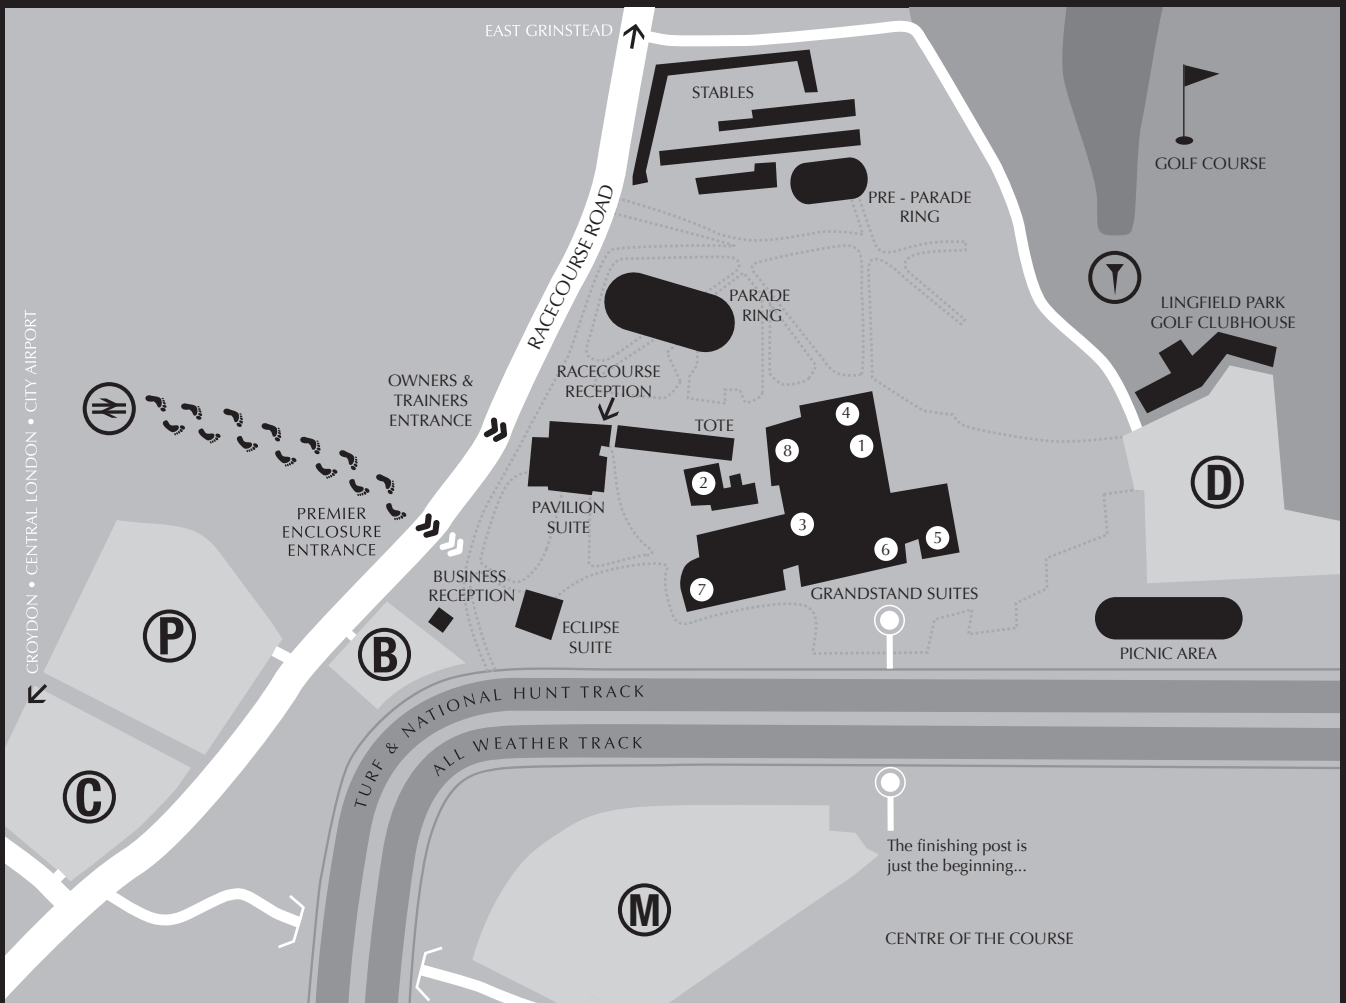

LINGFIELD PARK

The finishing post is just the beginning

Site Map

- | | | | | |
|----------------------------------|-------------------------------|--|--|---------------------|
| 1 SPORTS BAR | 4 FISH & CHIPS SHOP | 8 ODDS ON BAR | FOOTPATH
Accessed at the far end of the station platform. | LINGFIELD STATION |
| 2 CHAMPAGNE & SEAFOOD BAR | 5 CAFE BAR | B BUSINESS VISITORS CAR PARK
(Excluding race days) | D GOLF CLUB CAR PARK & DISABLED PARKING | C COACH PARK |
| 3 LINGFIELD PARK SHOP | 6 TRACKSIDE RESTAURANT | M MEMBERS & HOSPITALITY CAR PARK | | P PARKING |
| 7 BRASSERIE | | | | |