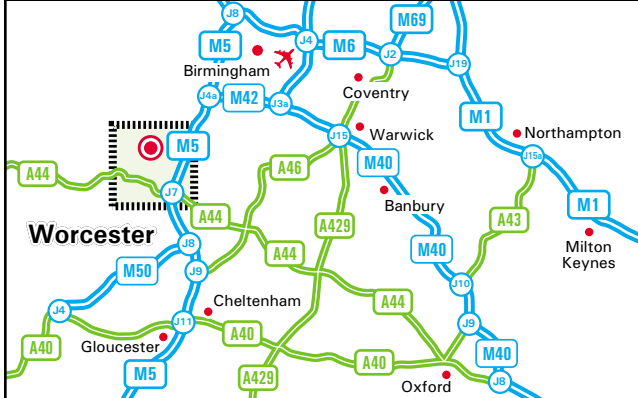

- From M5** 🚗
- Leave the M5 at Junction 7 (signed Worcester (S), Evesham & A44).
  - Join the A44, following signs for the City Centre.
  - Continue straight through three sets of traffic lights.
  - Continue straight ahead at the next roundabout on to Deansway.
  - Turn left off Castle Street and enter through the public car park on the left and across the race track to the racecourse car park.
- From M4** 🚗
- Leave M4 at Junction 20 (signed The Midlands & M5).
  - Join the M5 Northbound and continue for 50 miles.
  - Follow directions above "From M5".
- From M6** 🚗
- Leave M6 at Junction 8 (signed The South West, Birmingham W&S & M5).
  - Join the M5 Southbound and continue for 30 miles.
  - Follow directions above "From M5".
- By Train** 🚆
- The nearest station is Worcester Forgeat St Station.
  - We are a short walk from the station.
  - For further train service information, please telephone the National Rail Enquiry Line on 08457 48 49 50.