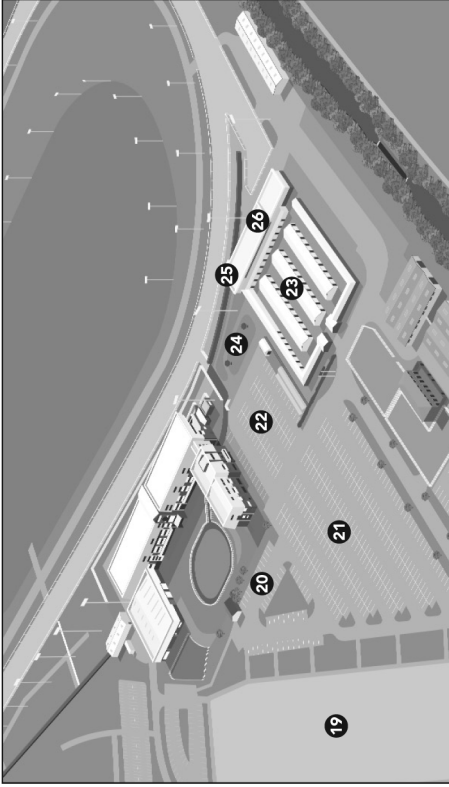

# wolverhampton racecourse

← GRANDSTAND KEY

- 1 Turnstiles (entrance to the Grandstand Enclosure)
- 2 The Ringside Suite/Restaurant
- 3 Chaser's Bar
- 4 Entrance to Chaser's Bar and The Ringside
- 5 The Dunsill Suite (1st Floor) (Owners & Trainers Bar and restaurant on Sat evenings)
- 6 Grandstand
- 7 Parade Ring
- 8 The Concourse (access to track side)
- 9 Lift & Stairs to all Floors
- 10 The Horizons Restaurant (3rd Floor)

↑ RACECOURSE KEY

- 11 Weight Inn Bar
- 12 The Wulfrun Suite / Premier Enclosure containing Annual Members', Owners' & Trainers' Bar (except Sat evenings) leading to Corporate Hospitality Boxes and Press Box (1st Floor)
- 13 Information Office
- 14 Weight In Room
- 15 Hotel Bedrooms
- 16 The Parade Restaurant (entrance via Hotel Reception)
- 17 Hotel Reception
- 18 Race Track

- 19 Grandstand Enclosure
- 20 Staff Car Park
- 21 Premier Enclosure
- 22 Car Park
- 23 Hotel Car Park
- 24 Stables
- 24 Pre-Parade Ring
- 25 Lester's
- 26 Jockey Accommodation