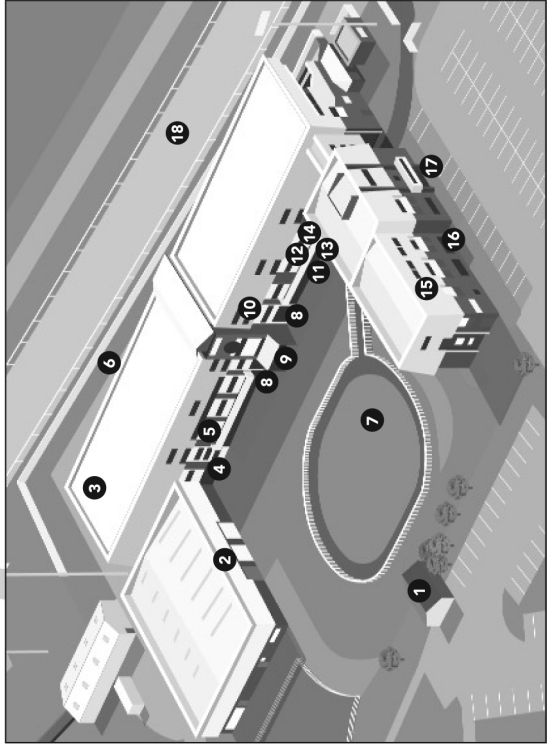

# wolverhampton racecourse

← GRANDSTAND KEY

- 1 Turnstiles (entrance to the Grandstand Enclosure)
- 2 The Ringside Suite/Restaurant
- 3 Chaser's Bar
- 4 Entrance to Chaser's Bar and The Ringside
- 5 The Dunsill Suite (1st Floor) (Owners & Trainers Bar and restaurant on Sat evenings)
- 6 Grandstand
- 7 Parade Ring
- 8 The Concourse (access to track side)
- 9 Lift & Stairs to all Floors
- 10 The Horizons Restaurant (3rd Floor)

↑ RACECOURSE KEY

- 11 Weight Inn Bar
- 12 The Wulfrun Suite / Premier Enclosure containing Annual Members', Owners' & Trainers' Bar (except Sat evenings) leading to Corporate Hospitality Boxes and Press Box (1st Floor)
- 13 Information Office
- 14 Weight In Room
- 15 Hotel Bedrooms
- 16 The Parade Restaurant (entrance via Hotel Reception)
- 17 Hotel Reception
- 18 Race Track

- 19 Grandstand Enclosure
- 20 Staff Car Park
- 21 Premier Enclosure
- 22 Car Park
- 23 Hotel Car Park
- 24 Stables
- 24 Pre-Parade Ring
- 25 Lester's
- 26 Jockey Accommodation