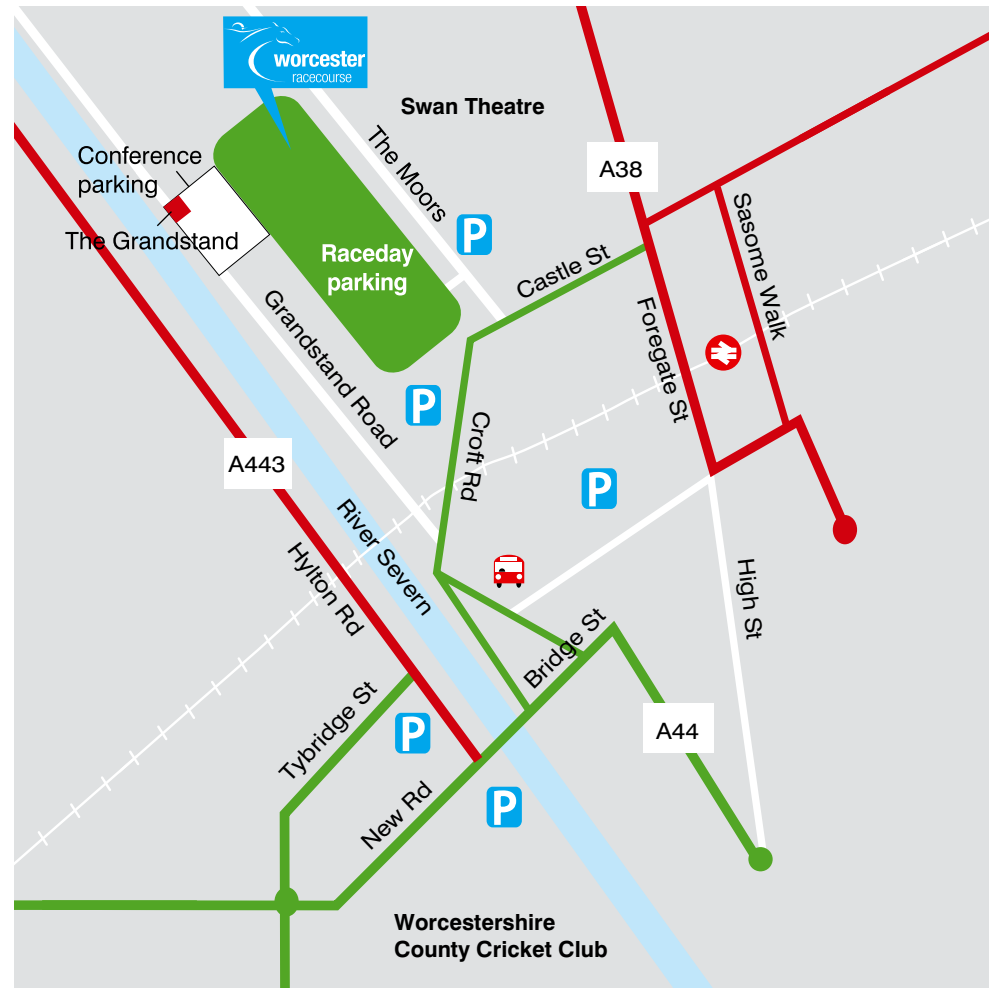

HOW TO FIND US

Directions to Worcester Racecourse

BY CAR

From the North or South - take Junction 6 off the M5 and following the A449 towards Worcester city centre. From the West - take the A443 and A44, both offer good access to the city centre. Follow the brown tourist signs for Worcester Racecourse.

BY RAIL

Trains run direct from London Paddington, Birmingham, Cardiff, Hereford and Bristol to Foregate Street Station, Worcester, which is just 10 minutes walk from the Racecourse.

Worcester Racecourse, Pitchcroft, Worcester, WR1 3EJ • Tel: 01905 25364
Fax: 01905 617563 • Email: info@worcester-racecourse.co.uk • www.worcester-racecourse.co.uk