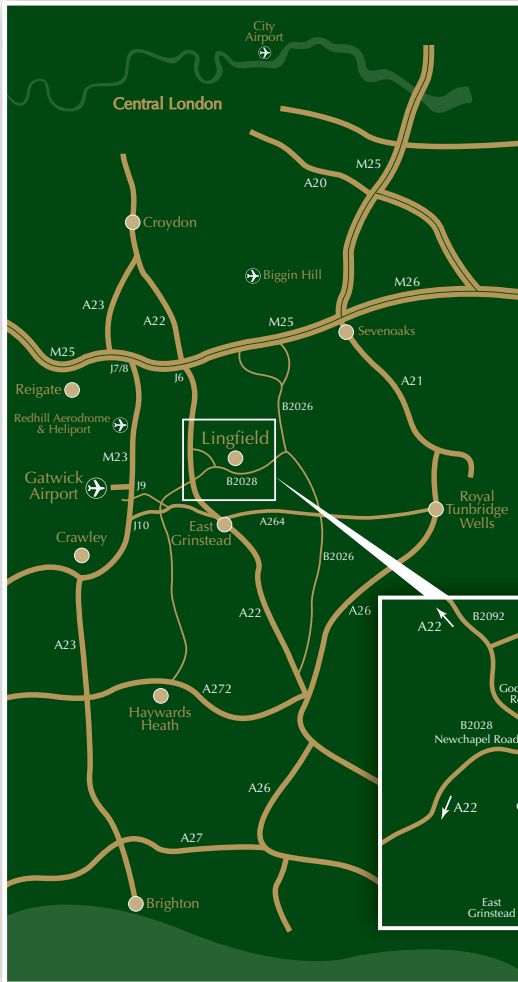

Lingfield Park Racecourse provides the perfect venue for your event. The combination of superb Conference and Banqueting facilities situated in a prime location in the South East of England sets us apart from any of our competitors.

To discuss your individual requirements please call a member of our team of dedicated and experienced event organisers who will be delighted to help you to ensure that your event is a memorable and successful occasion.

How to find us:

By Rail

- 45 minutes direct from London Bridge / London Victoria
- 25 minutes direct from East Croydon
- 5 minutes walk from Lingfield Station

By Road

- 10 minutes from M25 (J6) and the M23 (J10)
- Free car park

By Air

Helicopters can land at Lingfield Park Racecourse with prior permission from the Racecourse Office and by appointment only.