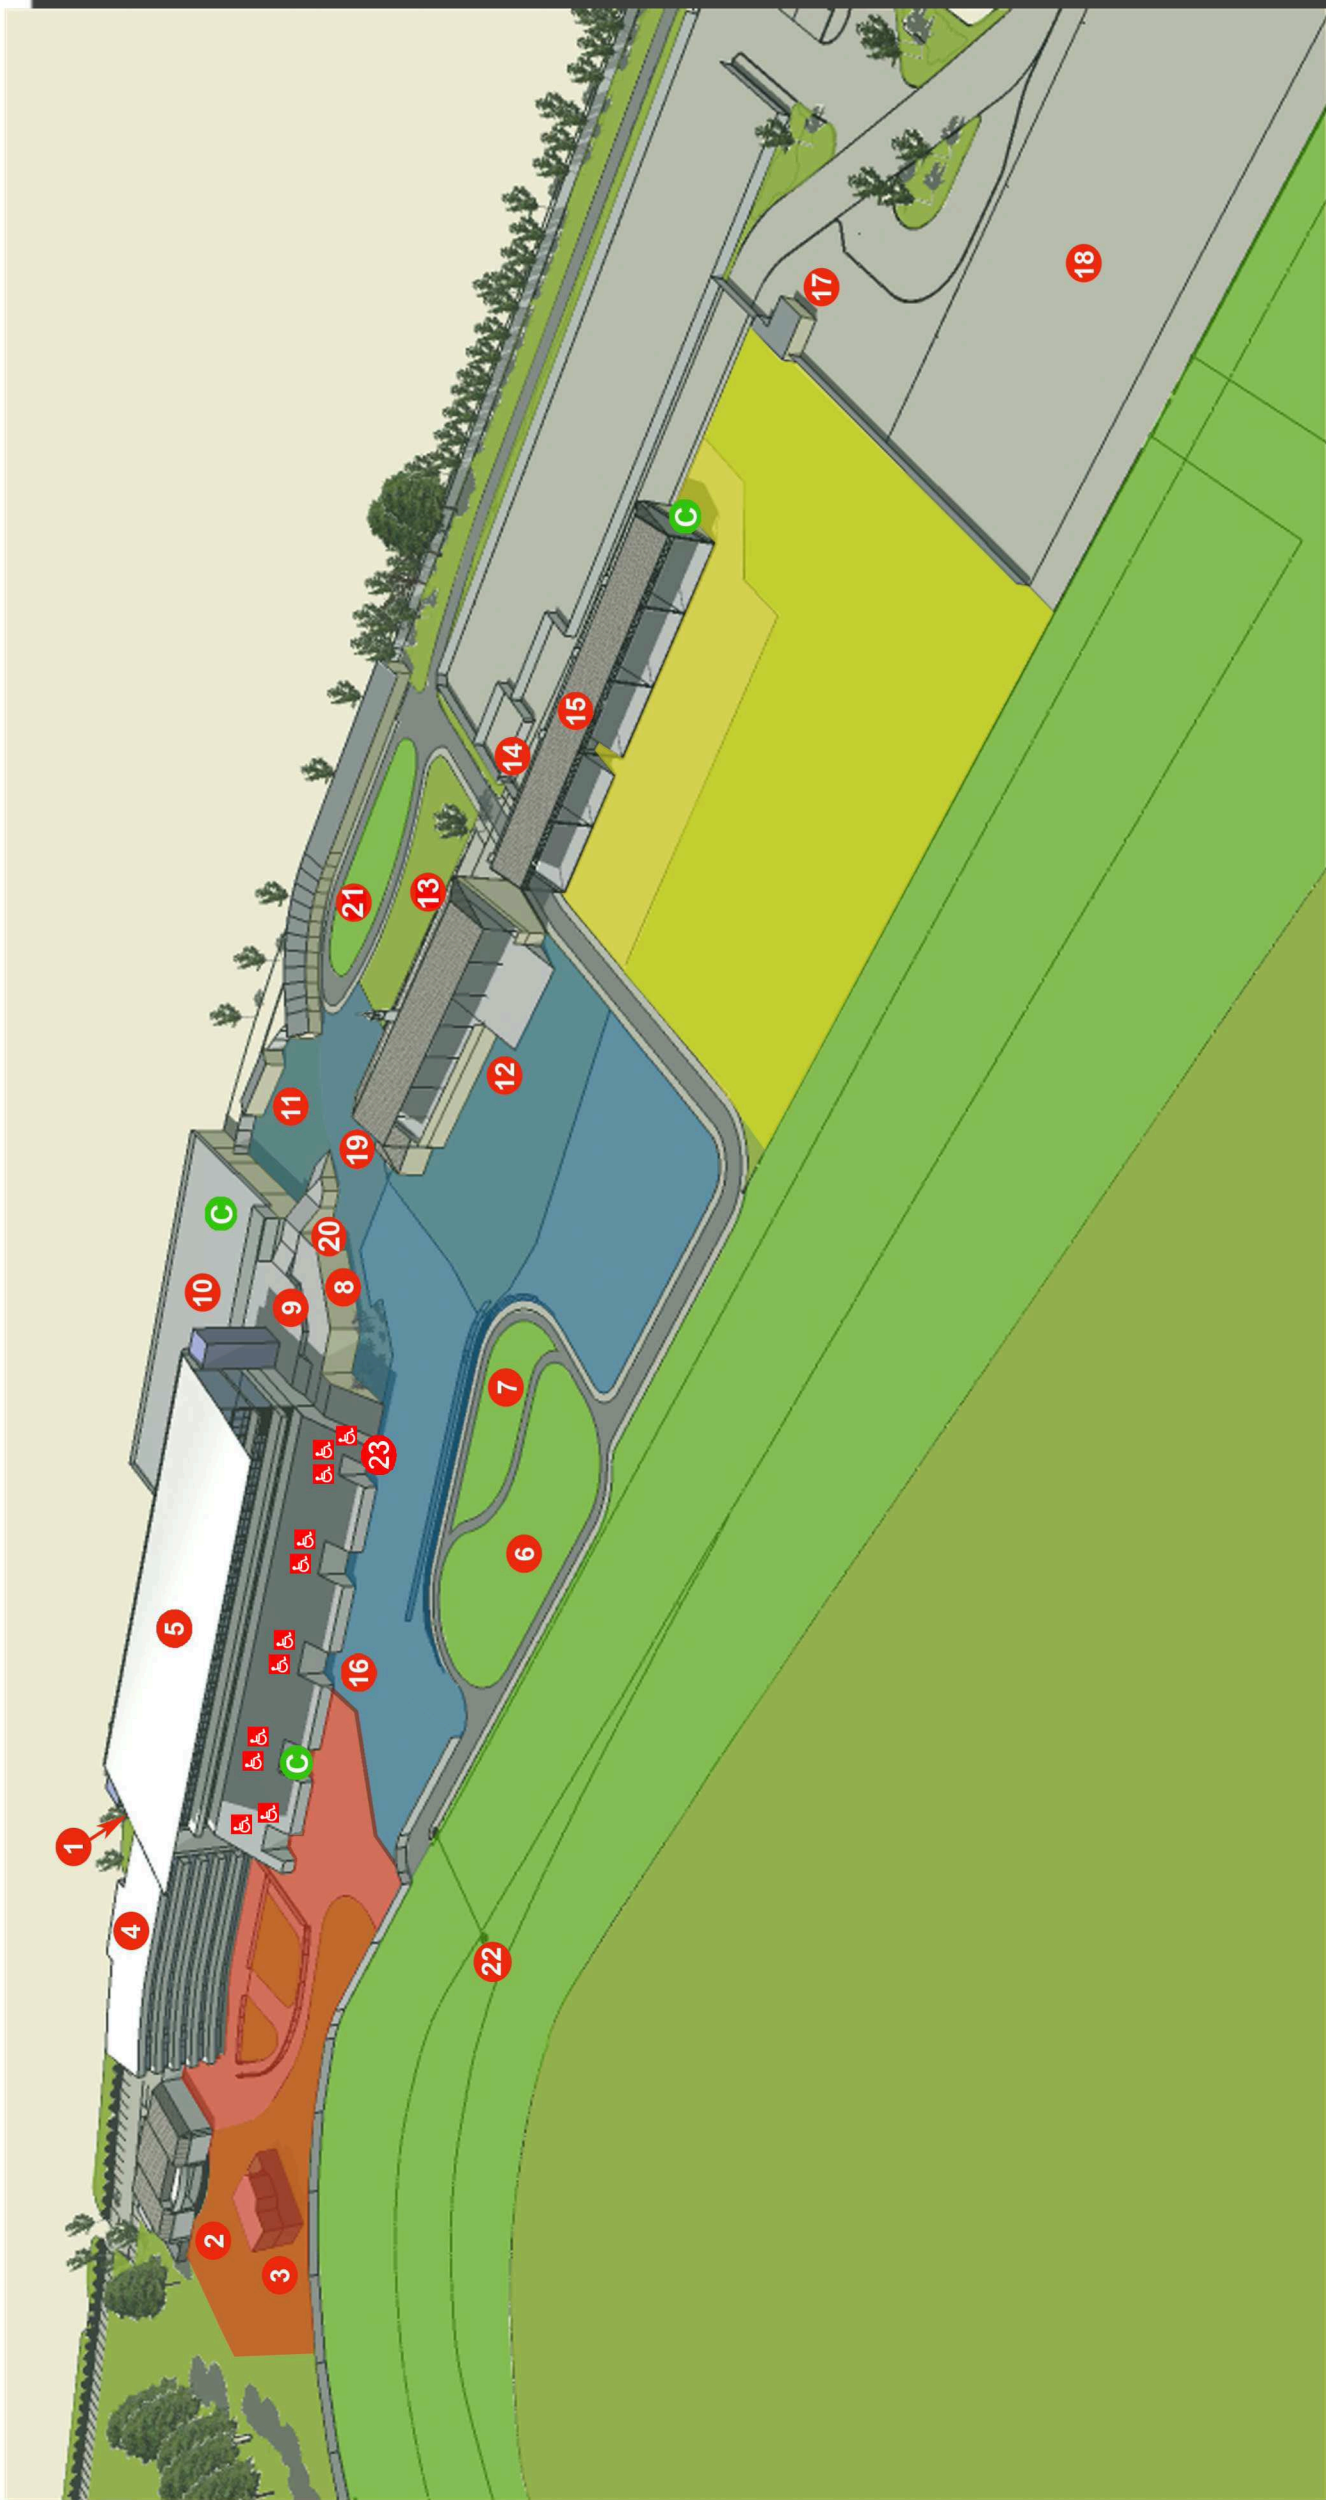

- County Enclosure
- Grandstand Enclosure
- Family Enclosure

Grandstand Guide

Ground Floor

- County Entrance
- Halmahera Bar
- Lazarus Exhibition Hall
- Ladbrokes** Betting Shops
- Toilets  

First Floor

- Nijinsky Suite
- Food Court
- Urban - i Terrace
- Toilets  

Second Floor

- County Suite
- County Bar
- Owners & Trainers Suite
- Toilets  

Third Floor

- Premier Suite (Premier Badgeholders only)
- Lincoln Restaurant & Bar
- Toilets  

Fourth Floor

- Executive Boxes
- Lazarus Suite
- Portland Suite
- Royal Suite
- Toilets  

- 1** County Entrance
- 2** Champagne & Seafood Bar - Silks Restaurant  
- 3** Head On Stand
- 4** Leger Stand - Executive Boxes (Floors 1-4)
- Reference Point Bar  (Ground Floor)
- Double Trigger Bar 
- 5** Urban - i Stand (See Grandstand Guide)
- 6** Parade Ring
- 7** Winners Enclosure
- 8** Weighing Room
- 9** Urban - i Terrace
- 10** Lazarus Exhibition & Betting Hall
- 11** Grandstand Turnstiles
- 12** Clock Tower Stand - Clock Tower Bar 
- 13** Clock Tower Food Court 
- 14** Upgrade Turnstiles
- 15** Family Stand - Silver Patriarch Bar    Betting Shop
- 16** Betting Ring
- 17** Family Enclosure Turnstiles
- 18** Car Park
- 19** Police Room 
- 20** First Aid Room 
- 21** Pre-Parade & Saddling
- 22** Winning Line
- 23** Disabled Hoist to the Betting Hall  Disabled Viewing Platforms  Cash machine 