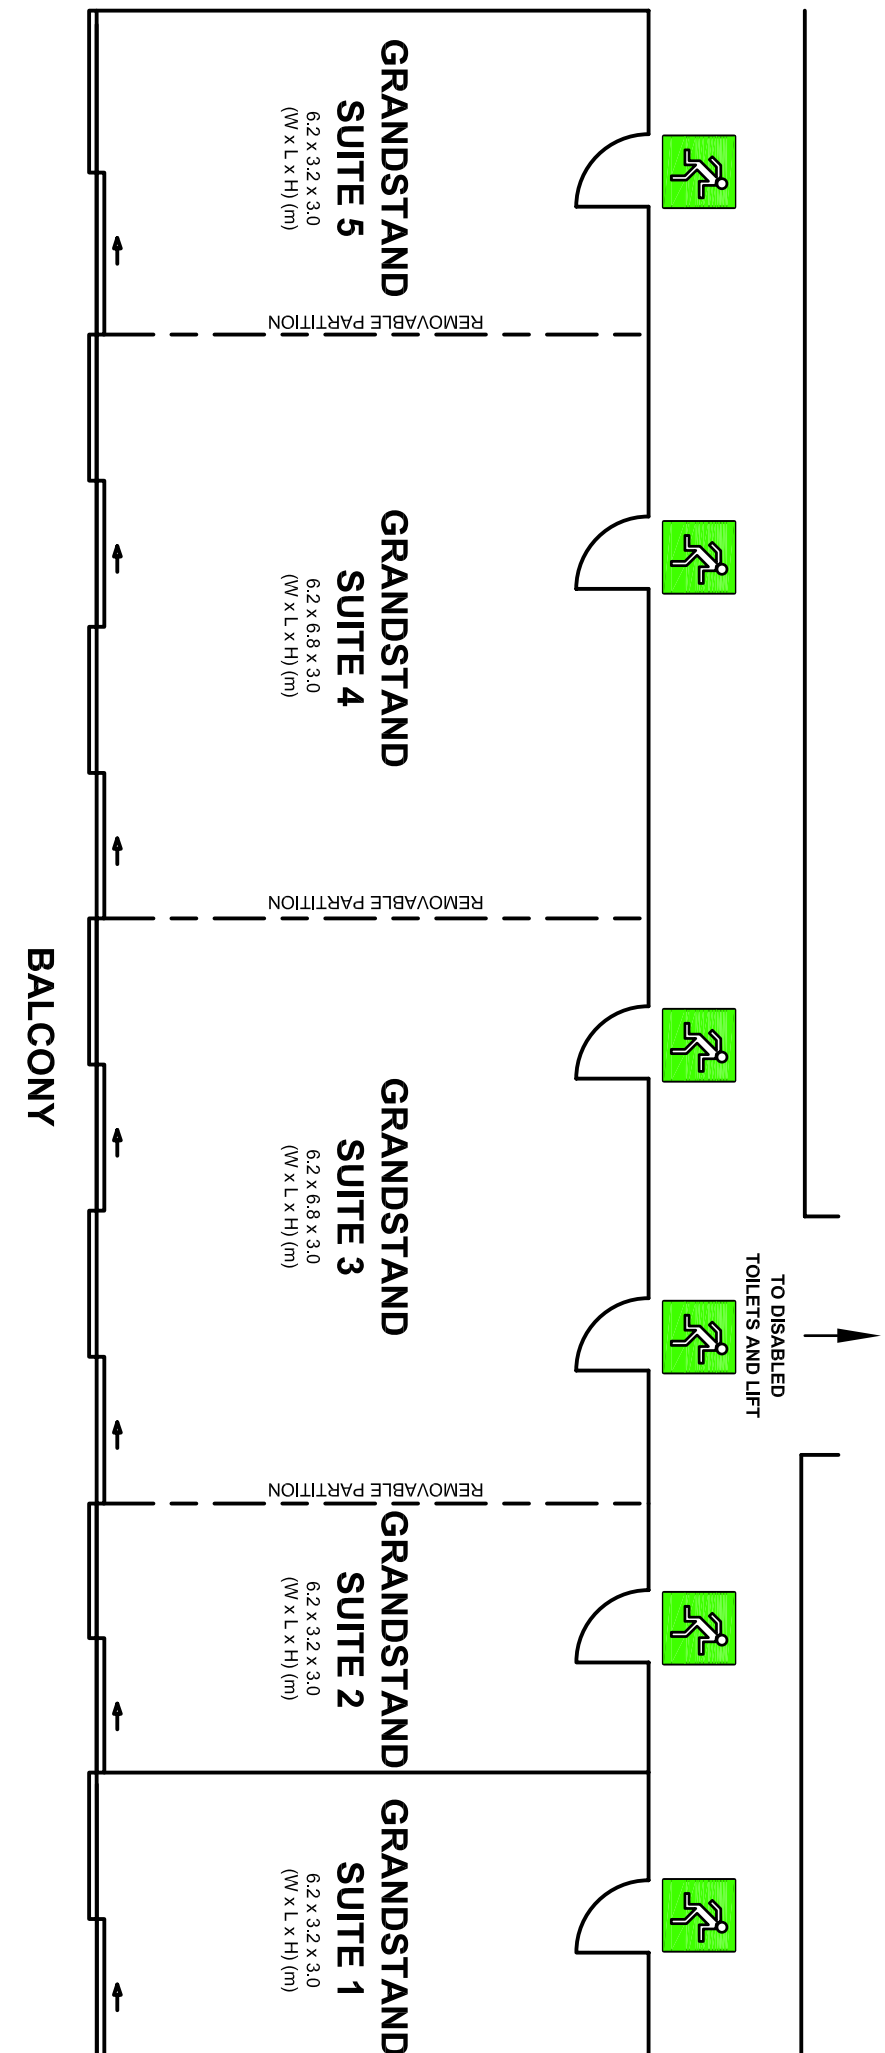

LINGFIELD
PARK

Grandstand Suites 1-5

RACE TRACK

For further information about our event facilities please visit
www.lingfieldpark.co.uk or call 01342 834 800.