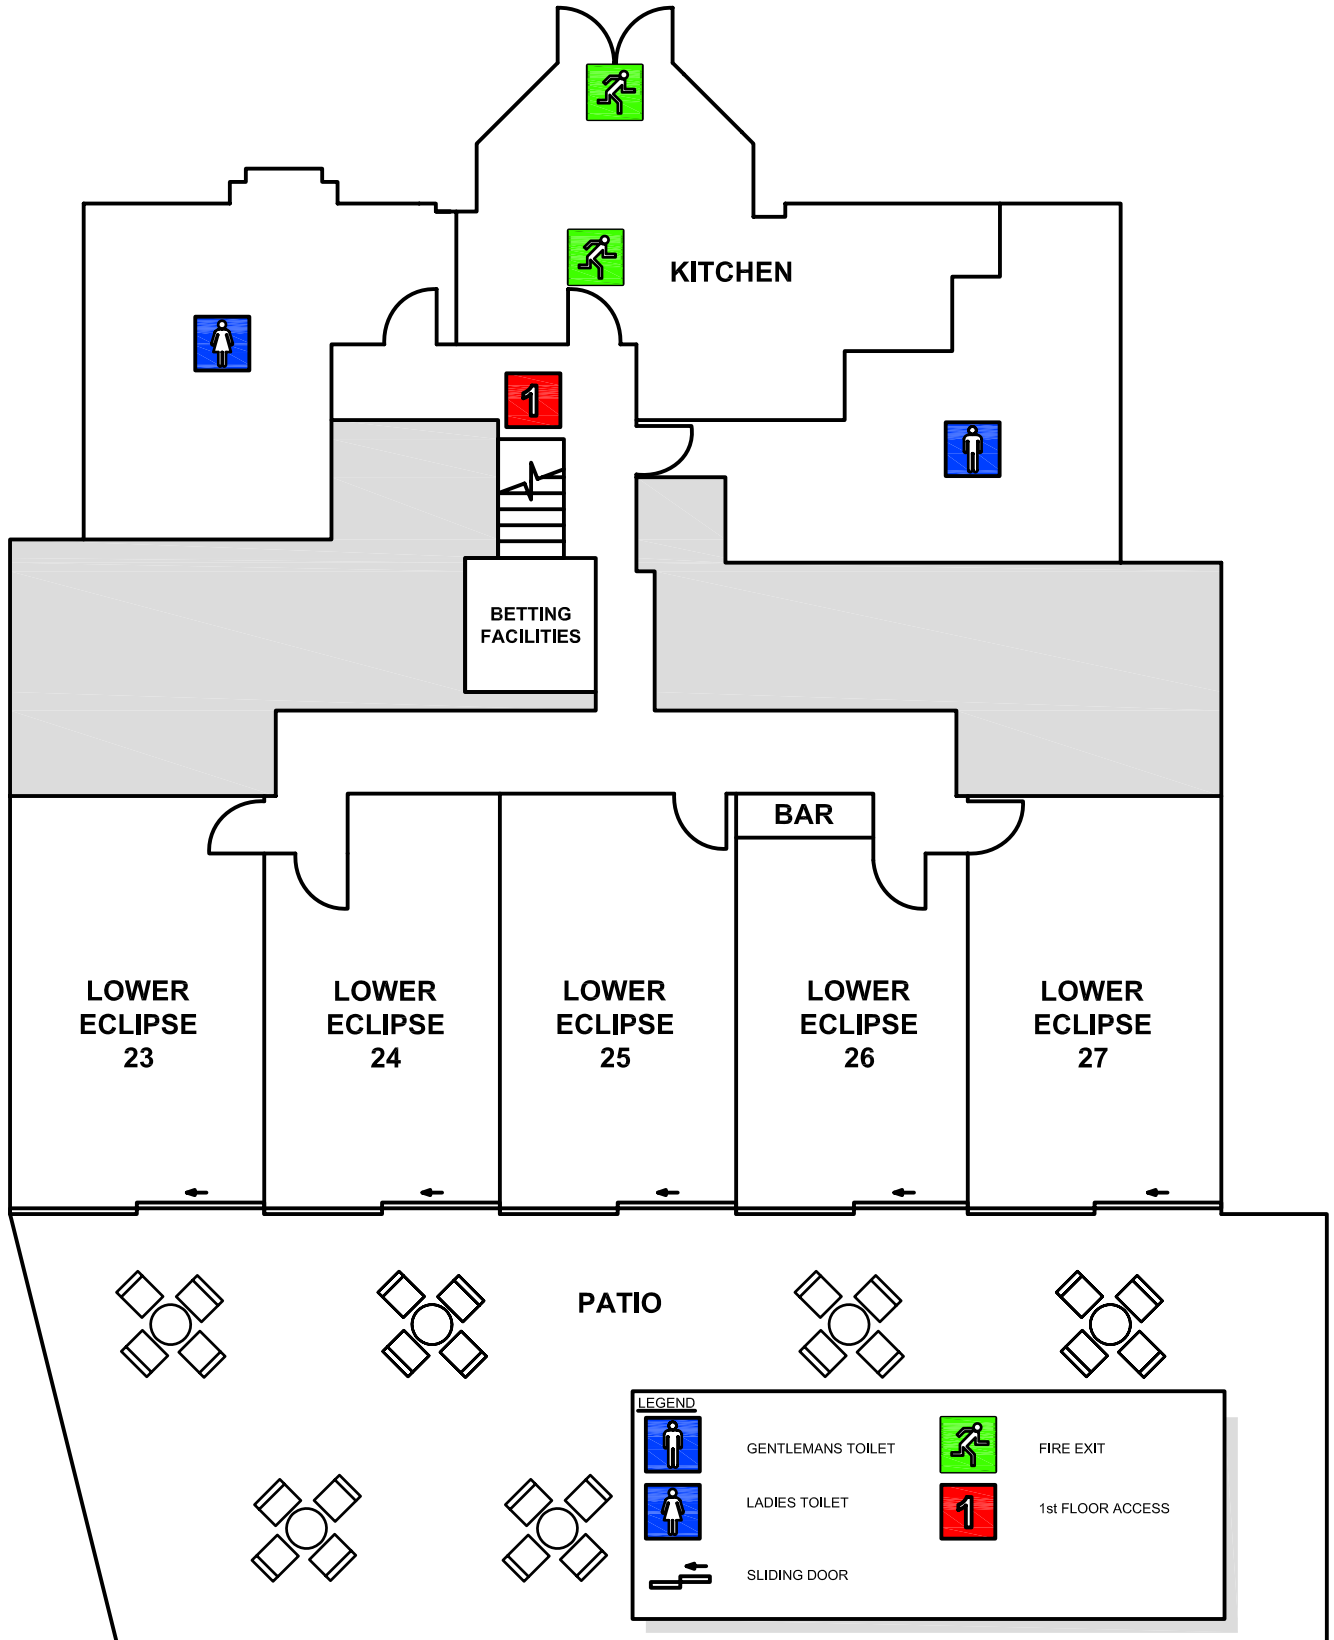

LINGFIELD PARK

Lower Eclipse Suites

For further information about our event facilities please visit
www.lingfieldpark.co.uk or call 01342 834 800.