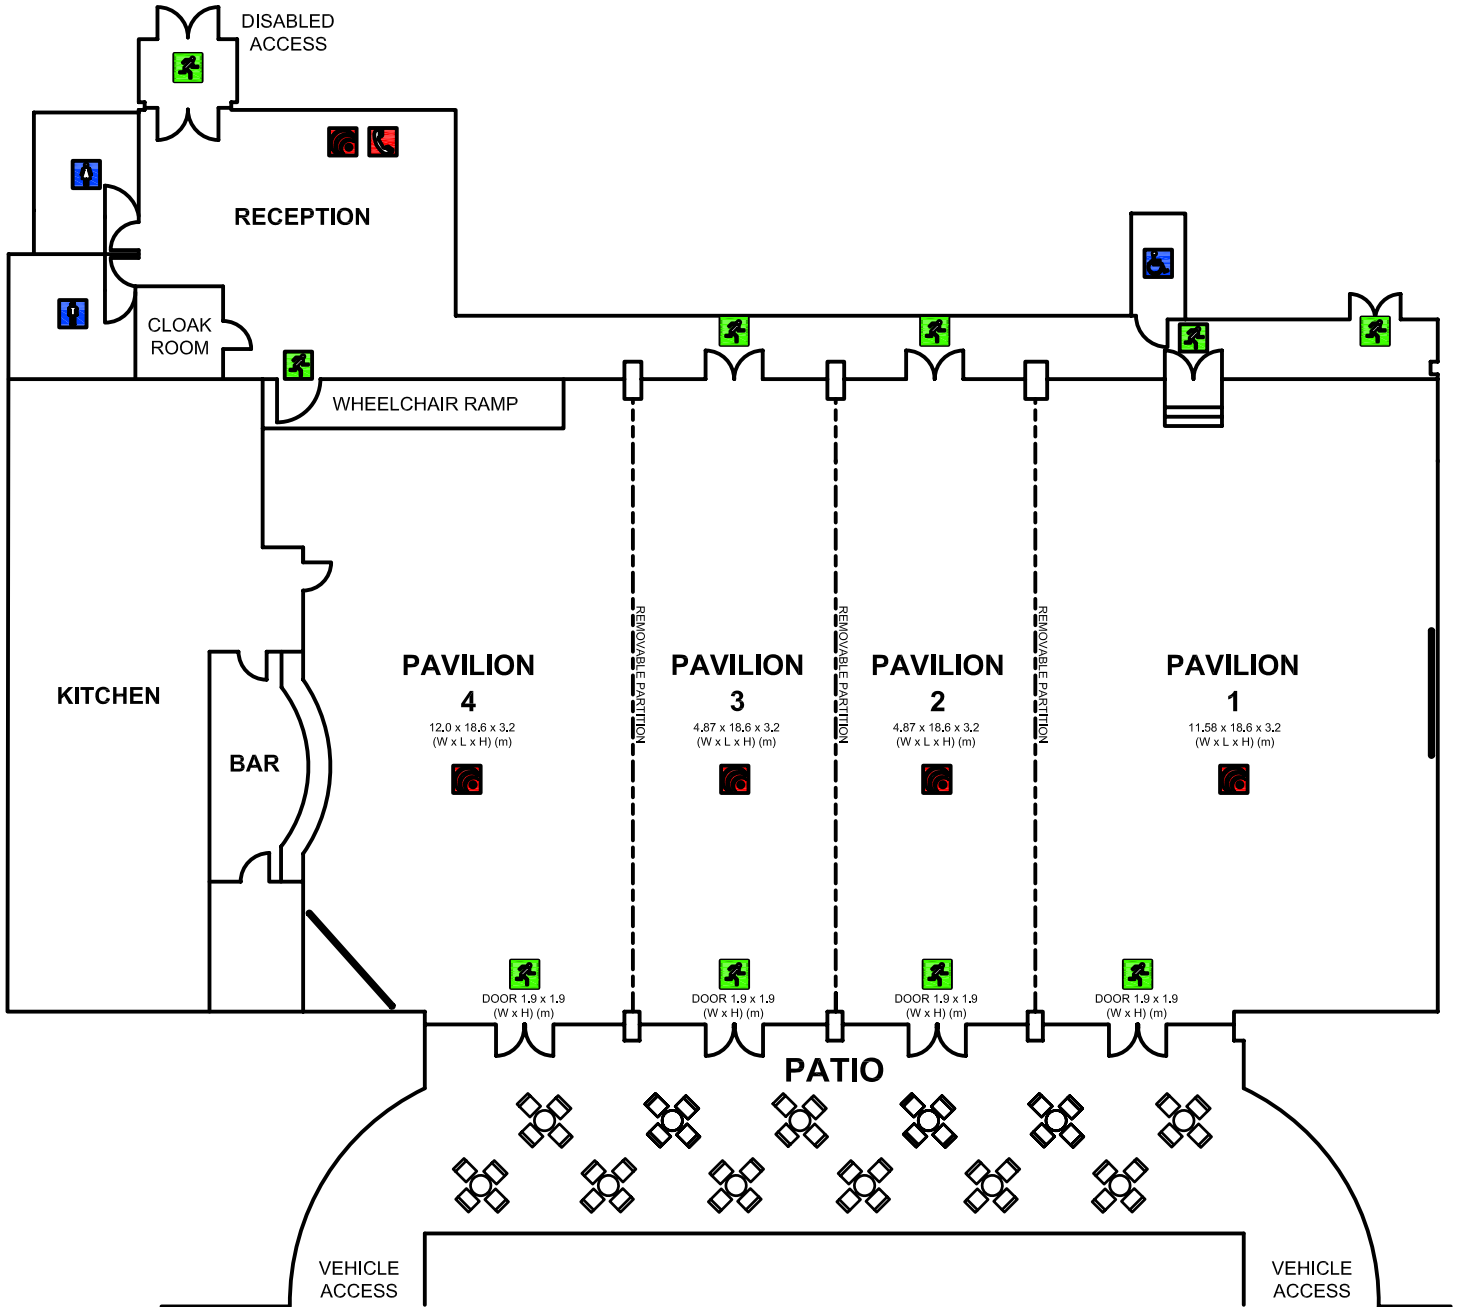

## The Pavilion

35.1 x 18.6 x 3.2  
(W x L x H) (m)

LEGEND			
	GENTLEMENS TOILET		FIRE EXIT
	LADIES TOILET		TELEPHONE POINT
	DISABLED TOILET		WIRELESS INTERNET
			RETRACTABLE PROJECTOR SCREEN

For further information about our event facilities please visit  
[www.lingfieldpark.co.uk](http://www.lingfieldpark.co.uk) or call 01342 834 800.