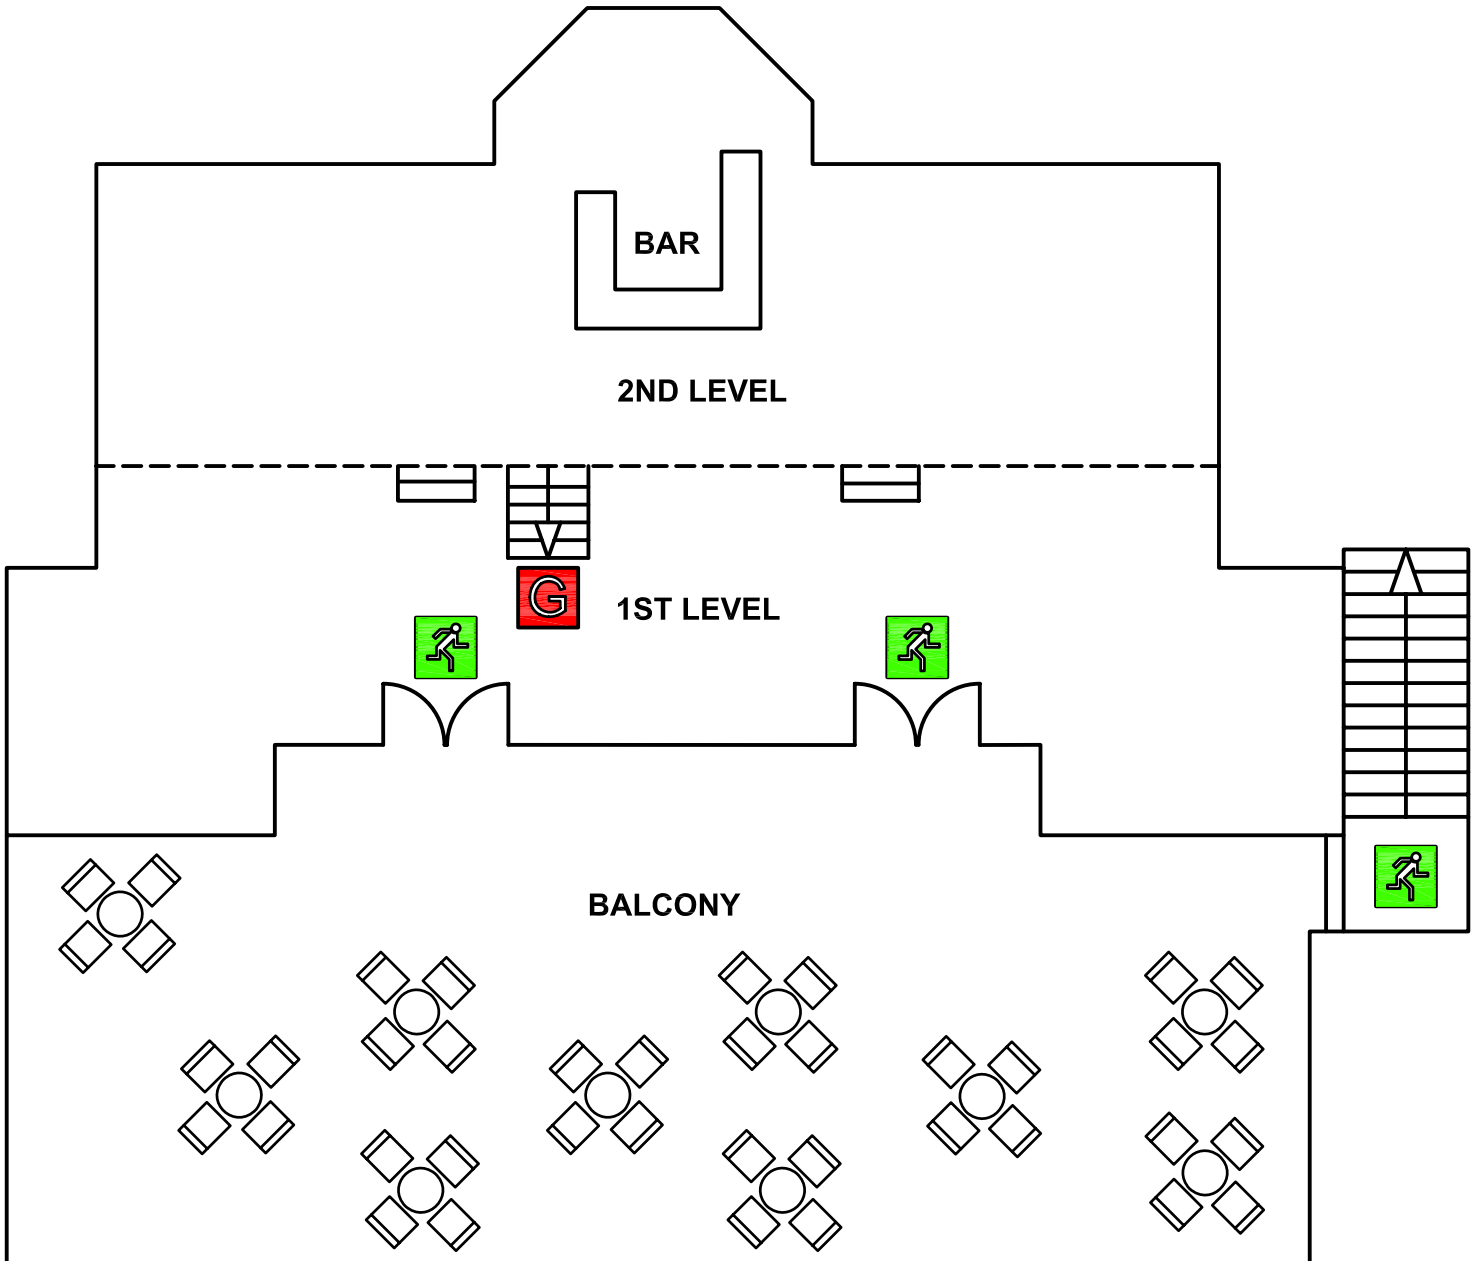

LINGFIELD
PARK

Upper Eclipse Suite

LEGEND

	FIRE EXIT
	GROUND FLOOR ACCESS

For further information about our event facilities please visit
www.lingfieldpark.co.uk or call 01342 834 800.