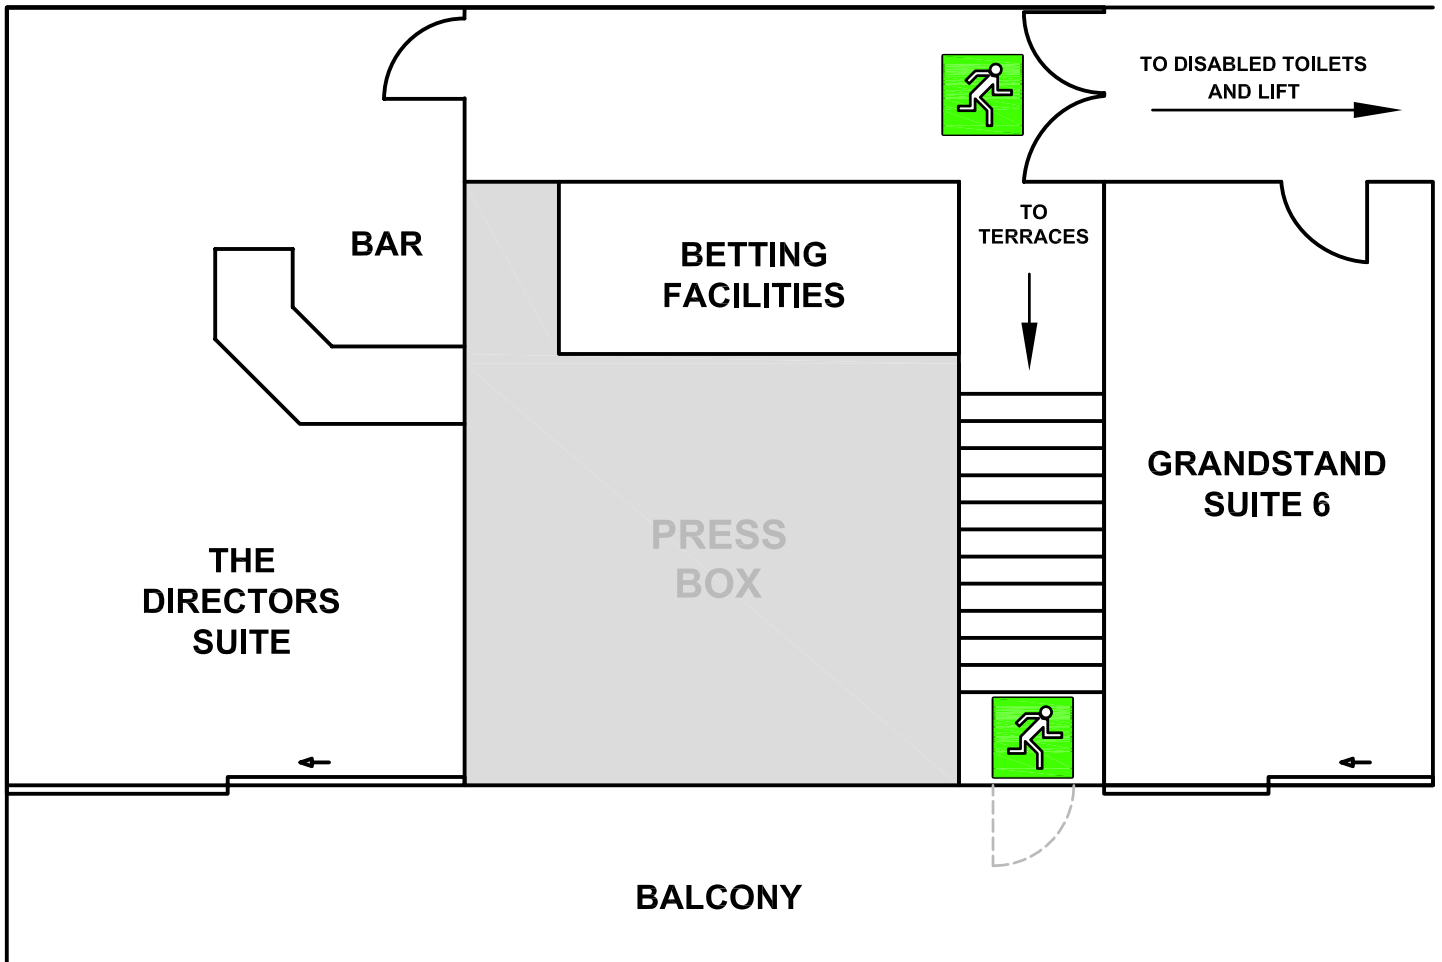

LINGFIELD
PARK

The Directors Suite And Grandstand Suite 6

RACE TRACK

For further information about our event facilities please visit
www.lingfieldpark.co.uk or call 01342 834 800.