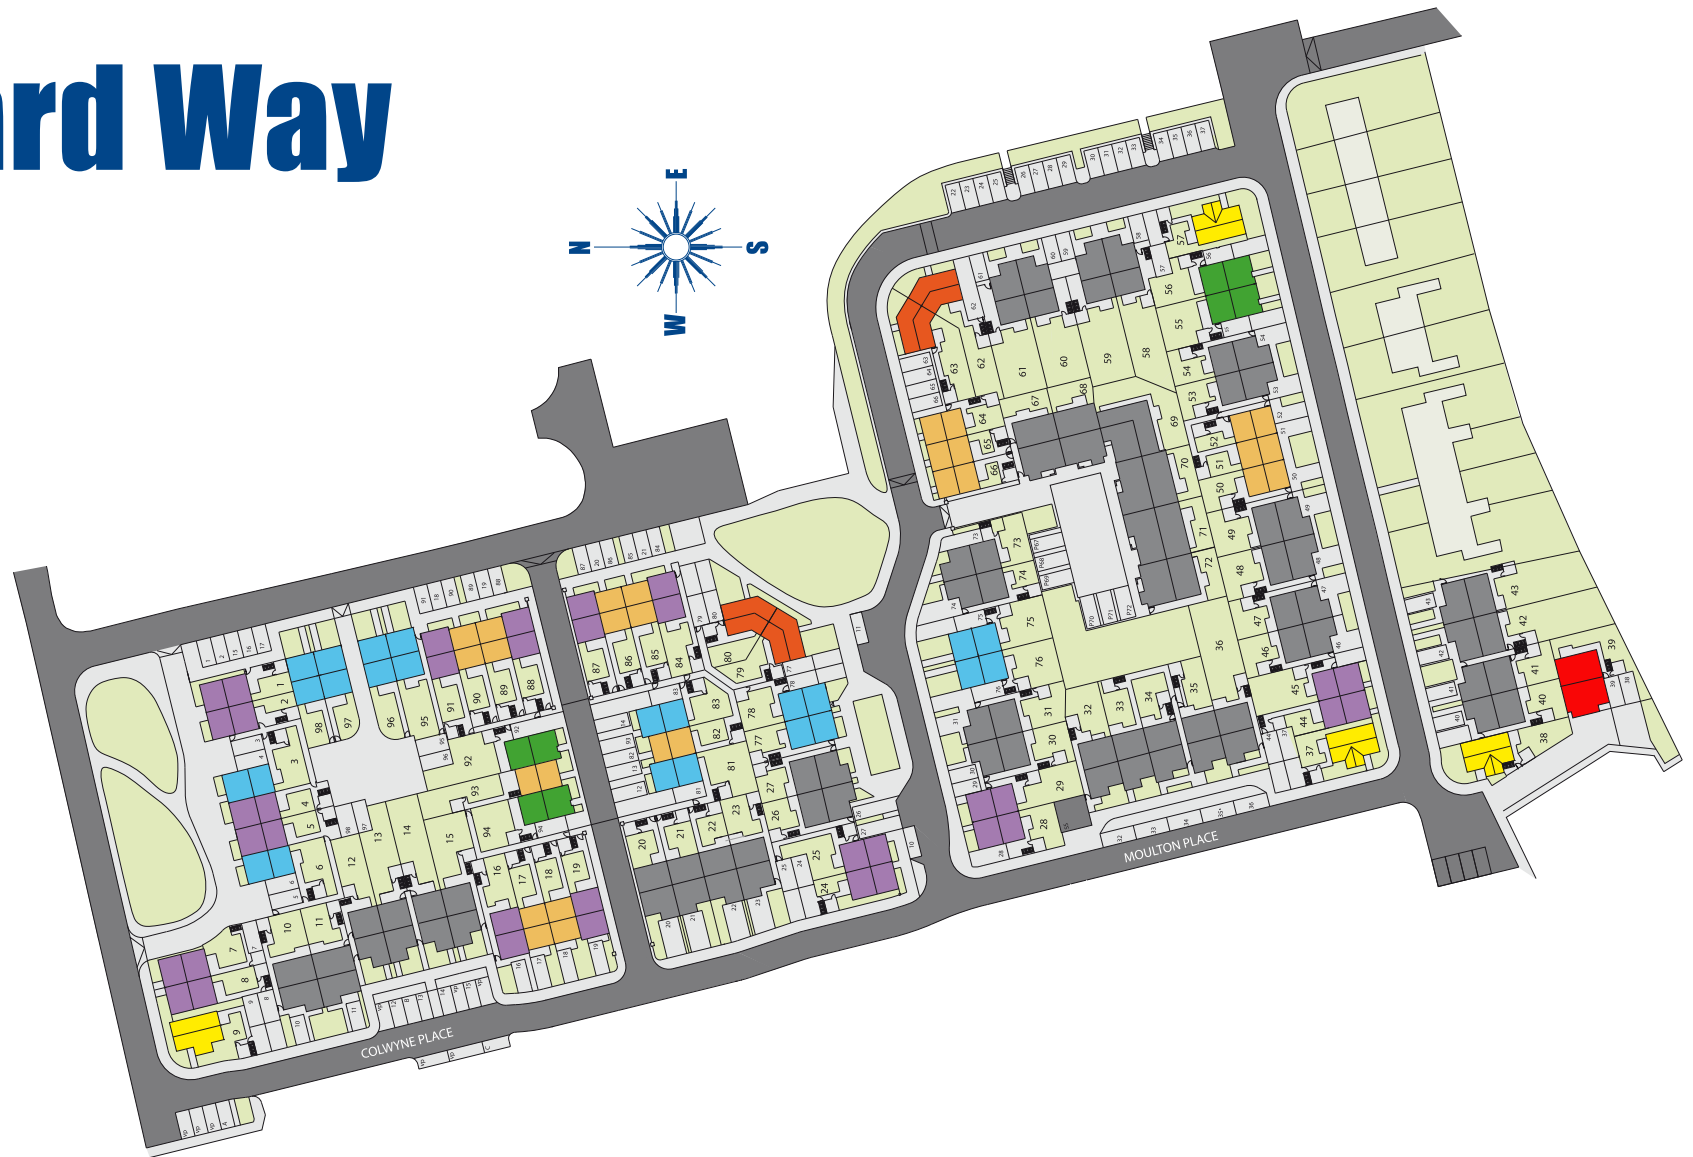

Orchard Way

- The Burtree**
2 Bedroom Home
- The Normanby**
2 Bedroom Home
- The Ashby**
3 Bedroom Home
- The Ambrose**
3 Bedroom Home
- The Clarendon**
3 Bedroom Home
- The Eversley**
3 Bedroom Home
- The Oakhurst**
3 Bedroom Home
- RSL Homes**

Discover the Keepmoat way

This site plan is only a guide to the development planned at Orchard Way. It does not bind or imply that the layout will be as indicated. Please refer to plot specific details for garage availability.