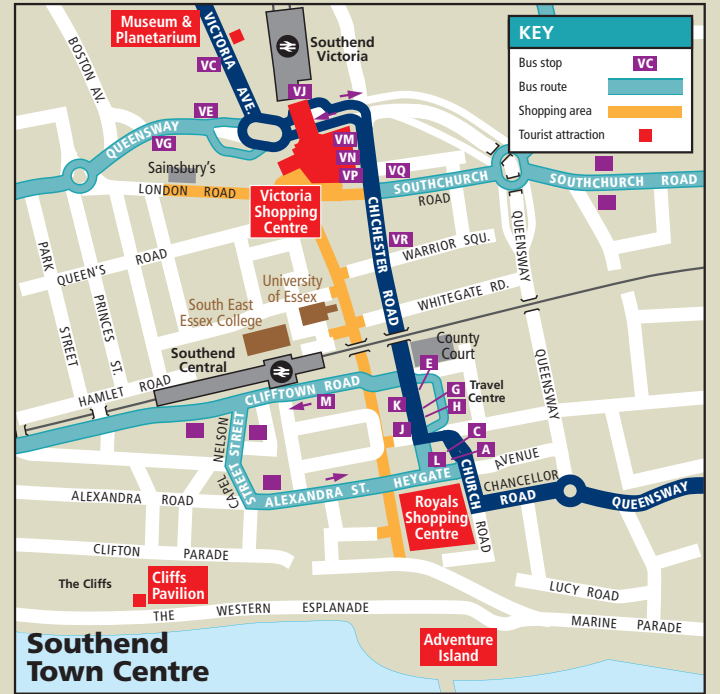

Rayleigh to Shoeburyness

ARRIVA

- ARRIVA route 9
- Connecting bus route
- Terminus point
- Buses run in direction of arrow
- National rail station